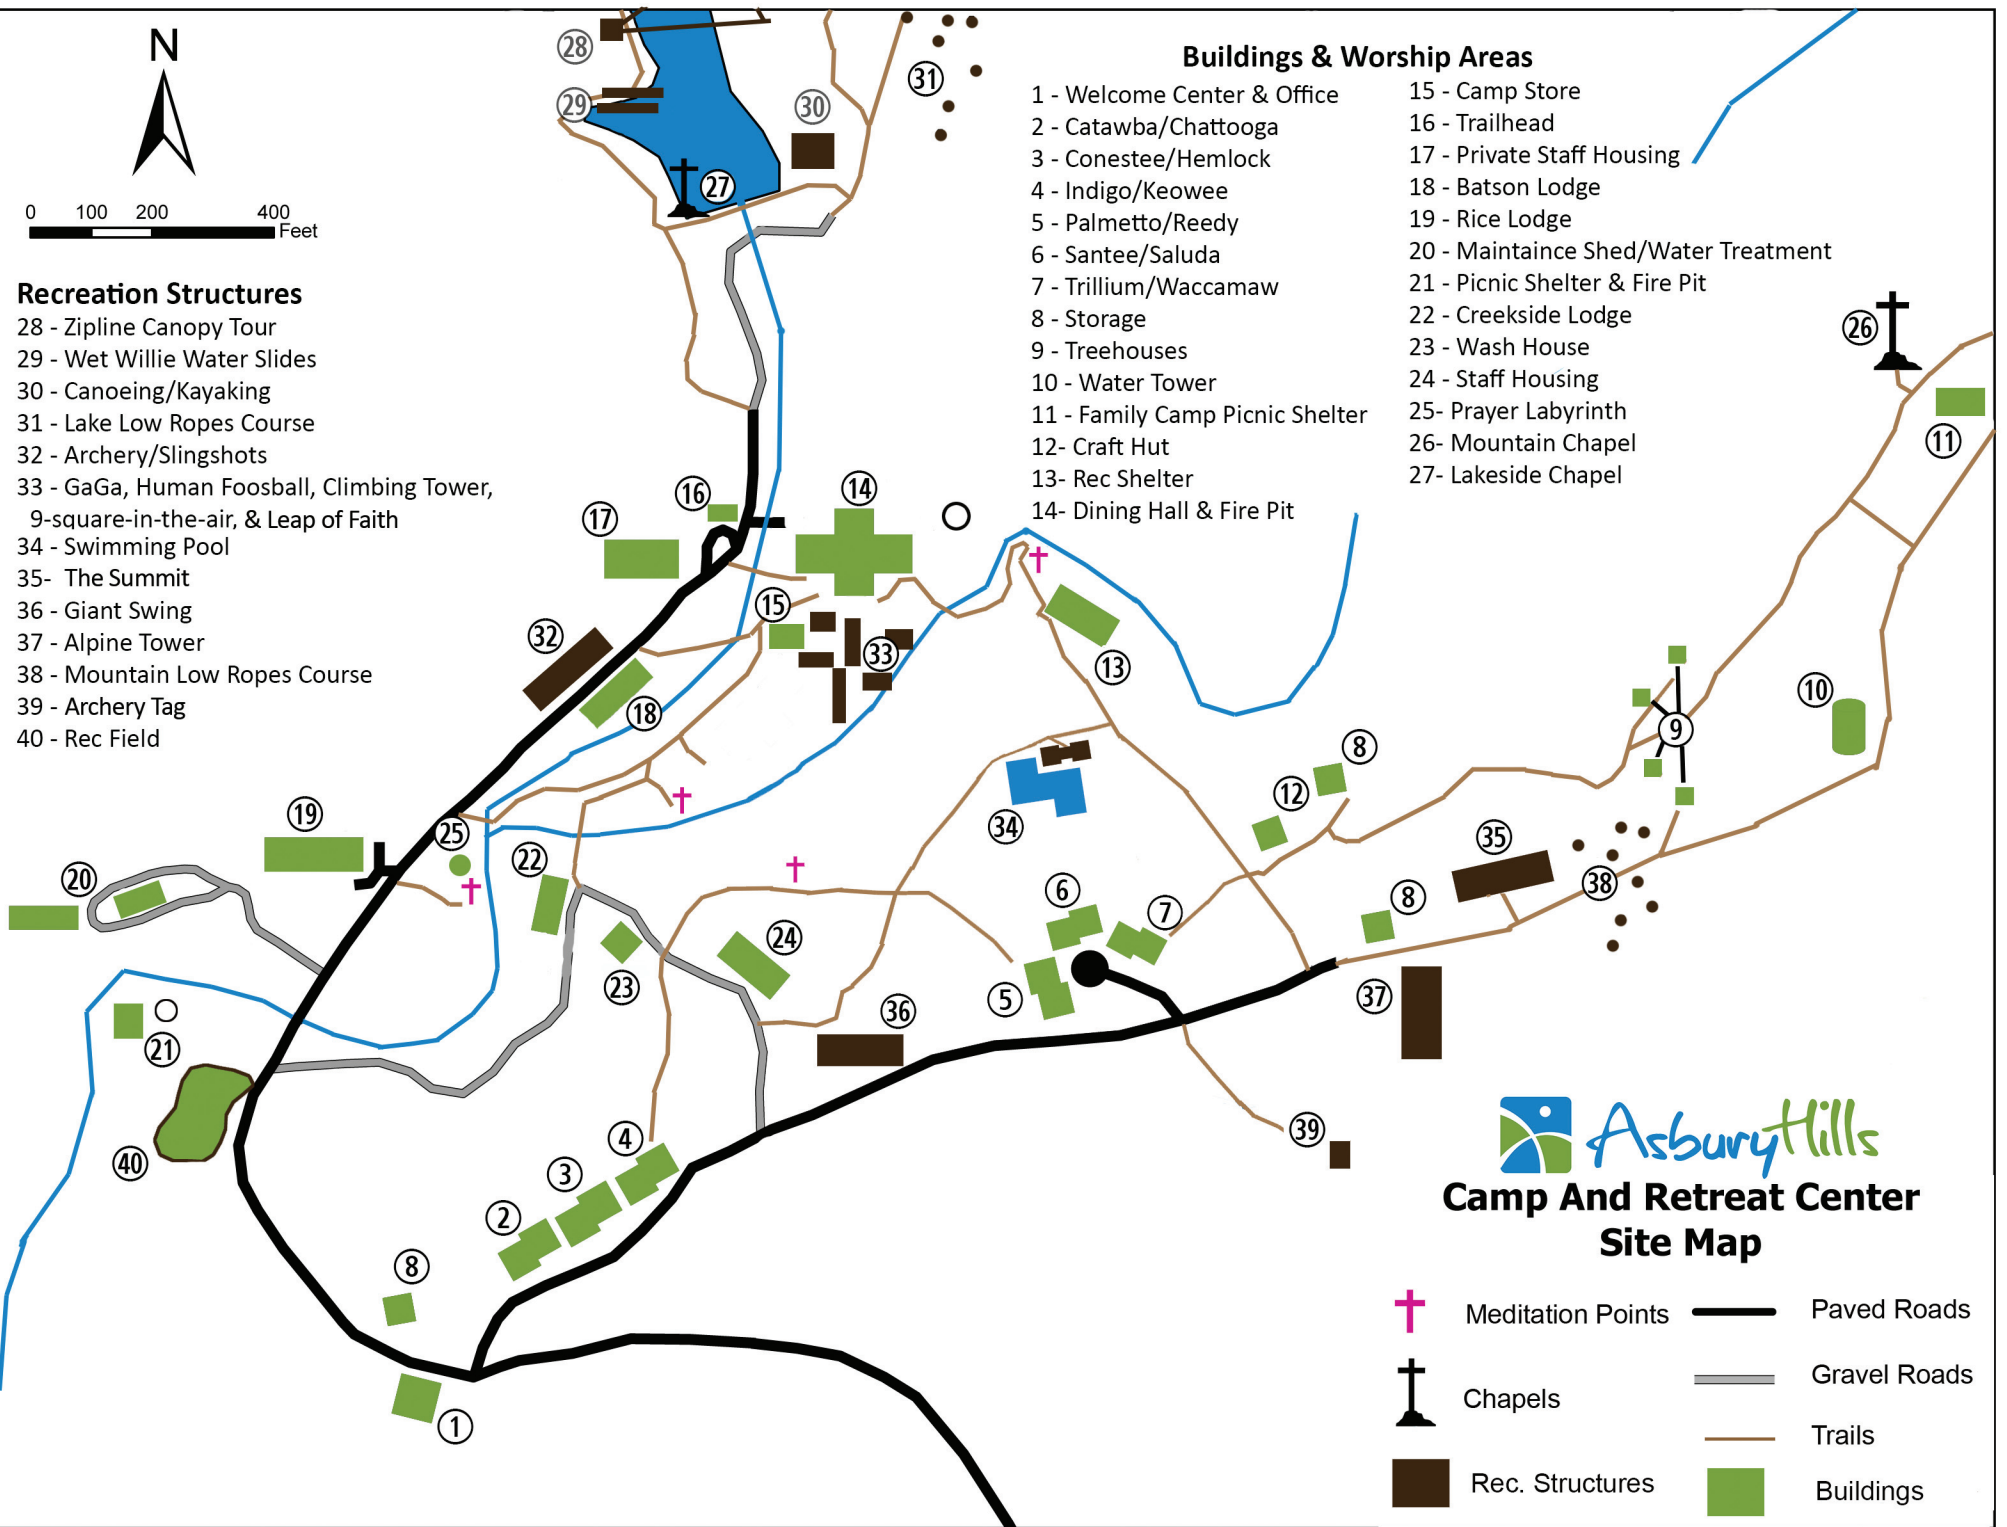

### Recreation Structures

- 28 - Zipline Canopy Tour
- 29 - Wet Willie Water Slides
- 30 - Canoeing/Kayaking
- 31 - Lake Low Ropes Course
- 32 - Archery/Slingshots
- 33 - GaGa, Human Foomball, Climbing Tower, 9-square-in-the-air, & Leap of Faith
- 34 - Swimming Pool
- 35- The Summit
- 36 - Giant Swing
- 37 - Alpine Tower
- 38 - Mountain Low Ropes Course
- 39 - Archery Tag
- 40 - Rec Field

### Buildings & Worship Areas

- 1 - Welcome Center & Office
- 2 - Catawba/Chattooga
- 3 - Conestee/Hemlock
- 4 - Indigo/Keowee
- 5 - Palmetto/Reedy
- 6 - Santee/Saluda
- 7 - Trillium/Waccamaw
- 8 - Storage
- 9 - Treehouses
- 10 - Water Tower
- 11 - Family Camp Picnic Shelter
- 12- Craft Hut
- 13- Rec Shelter
- 14- Dining Hall & Fire Pit
- 15 - Camp Store
- 16 - Trailhead
- 17 - Private Staff Housing
- 18 - Batson Lodge
- 19 - Rice Lodge
- 20 - Maintance Shed/Water Treatment
- 21 - Picnic Shelter & Fire Pit
- 22 - Creekside Lodge
- 23 - Wash House
- 24 - Staff Housing
- 25- Prayer Labyrinth
- 26- Mountain Chapel
- 27- Lakeside Chapel

## Camp And Retreat Center Site Map

- Meditation Points
- Chapels
- Rec. Structures
- Paved Roads
- Gravel Roads
- Trails
- Buildings